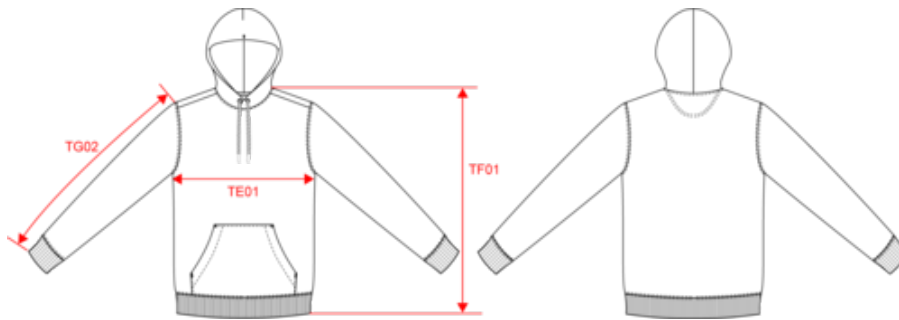

About

- 3-yarn LSF (Low Shrinkage Fleece) design: hard-wearing and wash-resistant.
- Wide choice of colours.
- Soft surface and cosy inner.

85 % organic cotton / 15 % post-consumer recycled polyester. Ringspun combed cotton. Straight fit. Enzyme washed. 3-ply brushed fleece, LSF (Low Shrinkage Fleece: pre-shrunk fleece). 1/2 circle in the back. Kangaroo pocket. 1 x 1 rib bottom hem and cuffs. Double over stitching on cuffs, armholes, bottom hem and 1/2 circle. Taped neck inside at the back. Lined hood in main material with drawstring tie-off. Round drawstring with recycled metal tips and eyelets.

NS401
Eco-friendly unisex hooded sweatshirt

Dimensions (cm)

Measurements in cm	XXS	XS	S	M	L	XL	XXL	3XL	4XL
TE01 - 1/2 chest width at 1.5cm below armhole	46.00	49.00	52.00	55.00	58.00	61.00	64.00	67.00	70.00
TF01 - Total height from HSP	66.00	68.00	70.00	72.00	74.00	76.00	78.00	80.00	82.00
TG02 - Long sleeve length	62.00	63.00	64.00	65.00	66.00	67.00	68.00	69.00	70.00