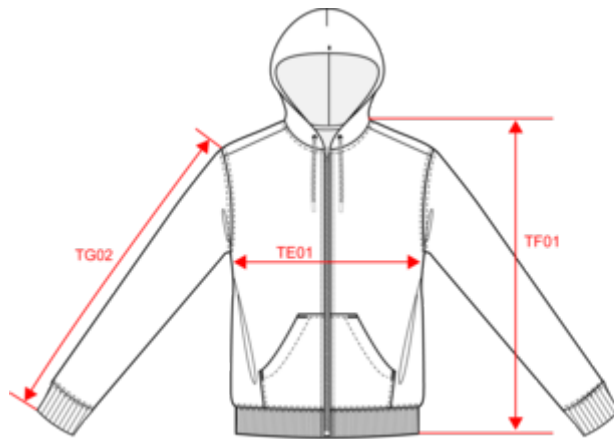

About

- Made from more eco-friendly and more ethical organic cotton.
- No label: 100% customisable for your brand.
- Soft feel and fleece.

85% organic cotton / 15% post-consumer recycled polyester. Ringspun combed cotton. Straight fit. Enzyme washed. Brushed 3-ply fleece, LSF (Low Shrinkage Fleece). Metal zip. 1/2 circle in the back. 2 kangaroo pockets. 1 x 1 rib bottom hem and cuffs. Double over stitching on cuffs, armholes, bottom hem. Lined hood in main material with drawstring tie-off. Round drawstring with recycled metal tips and eyelets. Inner taped neck with herringbone.

BD - Bangladesh

Customs code

61102099

Colours

Certifications

NS402
Eco-friendly unisex full zip hooded sweatshirt

Dimensions (cm)

Measurements in cm	XXS	XS	S	M	L	XL	XXL	3XL	4XL
TE01 - 1/2 chest width at 1.5cm below armhole	46.00	49.00	52.00	55.00	58.00	61.00	64.00	67.00	70.00
TF01 - Total height from HSP	65.50	67.50	69.50	71.50	73.50	75.50	77.50	79.50	81.50
TG02 - Long sleeve length	61.50	62.50	63.50	64.50	65.50	66.50	67.50	68.50	69.50