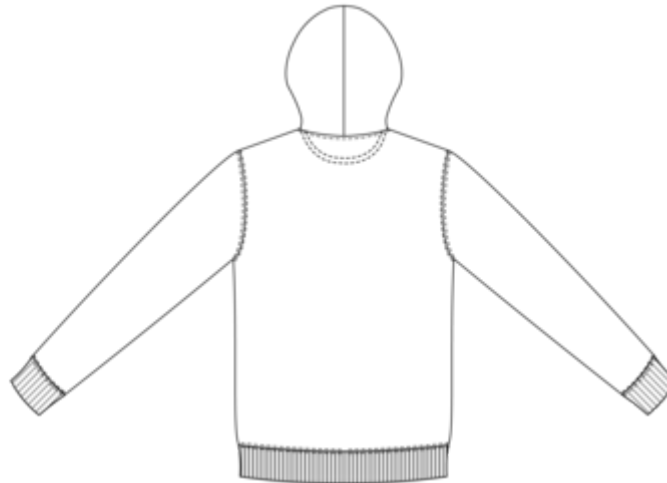

About

- Made from more eco-friendly and more ethical organic cotton.
- No label: 100% customisable for your brand.
- Soft feel and fleece.

85% organic cotton / 15% post-consumer recycled polyester. Ringspun combed cotton. Straight fit. Enzyme washed. Brushed 3-ply fleece, LSF (Low Shrinkage Fleece). Metal zip. 1/2 circle in the back. 2 kangaroo pockets. 1 x 1 rib bottom hem and cuffs. Double over stitching on cuffs, armholes, bottom hem. Lined hood in main material with drawstring tie-off. Round drawstring with recycled metal tips and eyelets. Inner taped neck with herringbone.

BD - Bangladesh

Customs code

61102099

Colours

Certifications

NS402
Eco-friendly unisex full zip hooded sweatshirt

Dimensions (cm)

Measurements in cm	XXS	XS	S	M	L	XL	XXL	3XL	4XL
TE01 - 1/2 chest width at 1.5cm below armhole	46.00	49.00	52.00	55.00	58.00	61.00	64.00	67.00	70.00
TF01 - Total height from HSP	65.50	67.50	69.50	71.50	73.50	75.50	77.50	79.50	81.50
TG02 - Long sleeve length	61.50	62.50	63.50	64.50	65.50	66.50	67.50	68.50	69.50